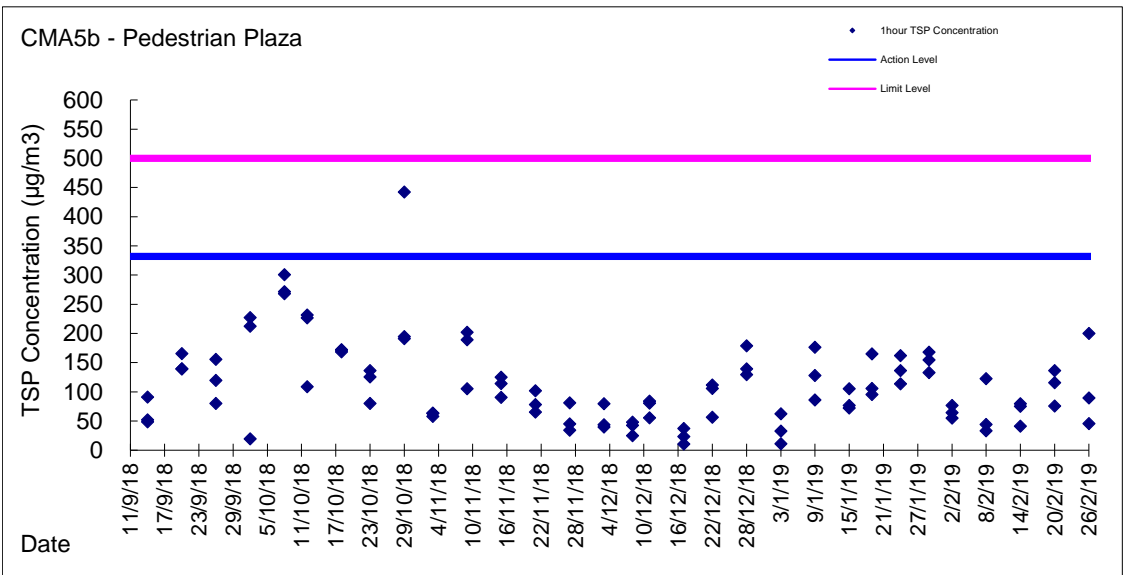

Graphic Presentation of 1 hour TSP Result

Graphic Presentation of 1 hour TSP Result

Graphic Presentation of 24 hour TSP Result

Graphic Presentation of 24 hour TSP Result