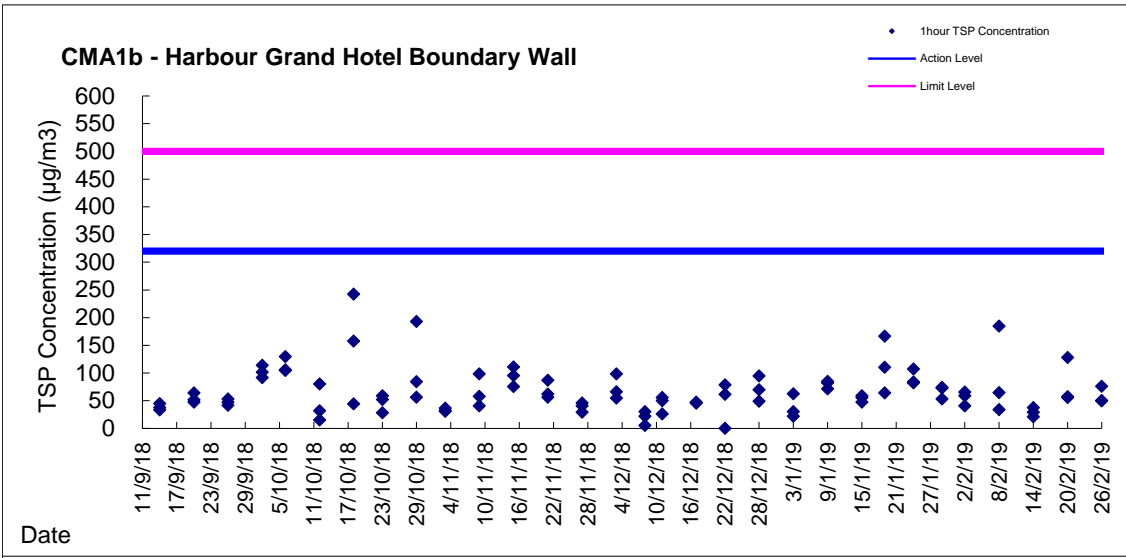

Graphic Presentation of 1 hour TSP Result

Graphic Presentation of 1 hour TSP Result

Graphic Presentation of 24 hour TSP Result

Graphic Presentation of 24 hour TSP Result