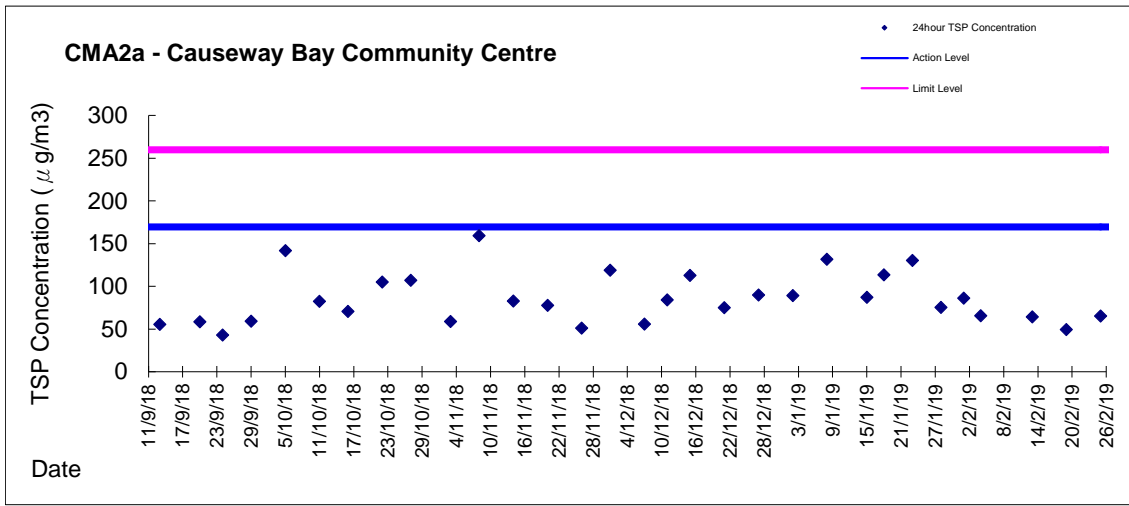

Graphic Presentation of 1 hour TSP Result

Graphic Presentation of 1 hour TSP Result

Graphic Presentation of 24 hour TSP Result

Graphic Presentation of 24 hour TSP Result