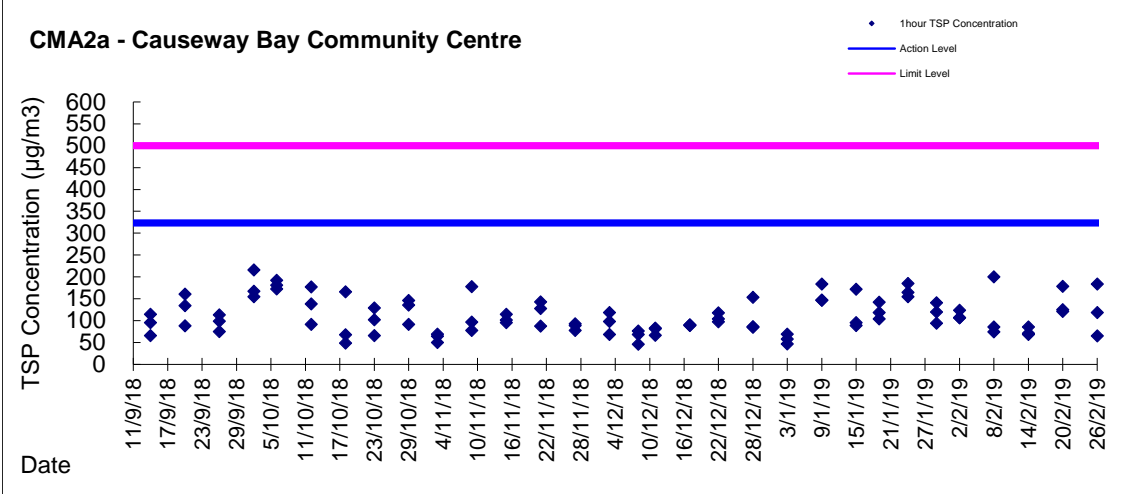

Graphic Presentation of 1 hour TSP Result

Graphic Presentation of 1 hour TSP Result

Graphic Presentation of 24 hour TSP Result

Graphic Presentation of 24 hour TSP Result