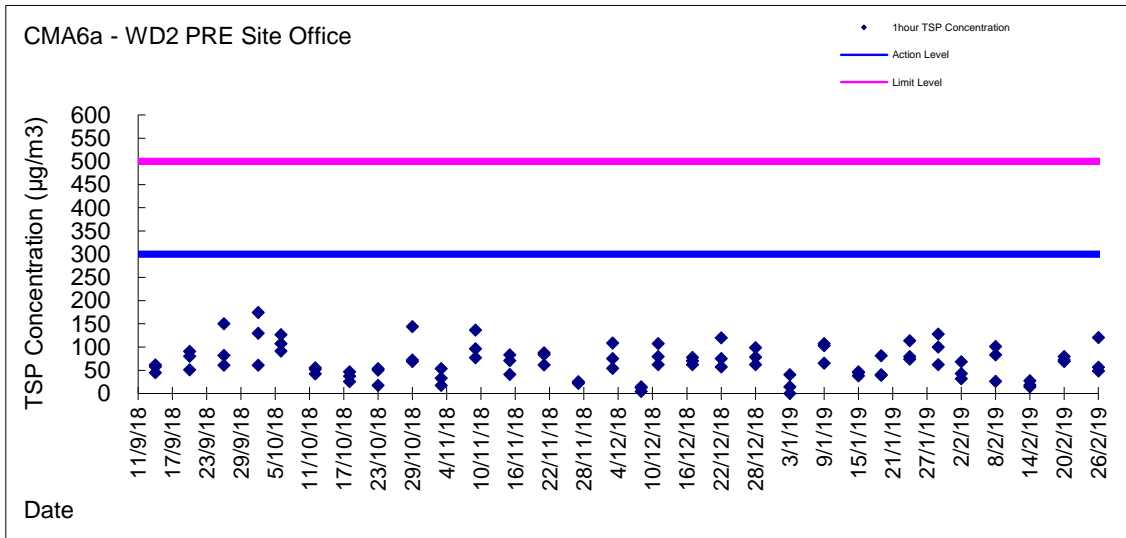

Graphic Presentation of 1 hour TSP Result

Graphic Presentation of 1 hour TSP Result

Graphic Presentation of 24 hour TSP Result

Graphic Presentation of 24 hour TSP Result