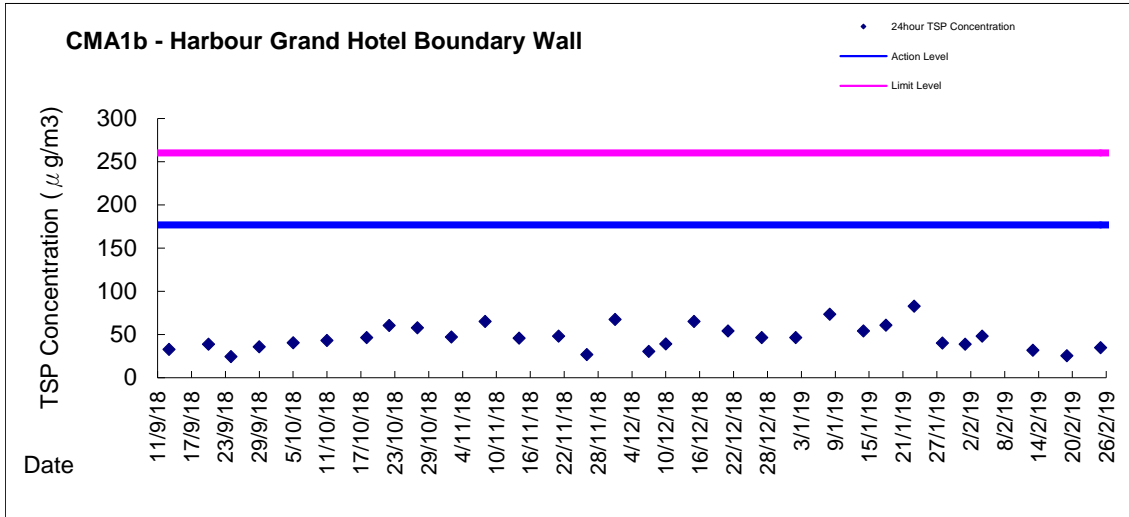

Graphic Presentation of 1 hour TSP Result

Graphic Presentation of 1 hour TSP Result

Graphic Presentation of 24 hour TSP Result

Graphic Presentation of 24 hour TSP Result