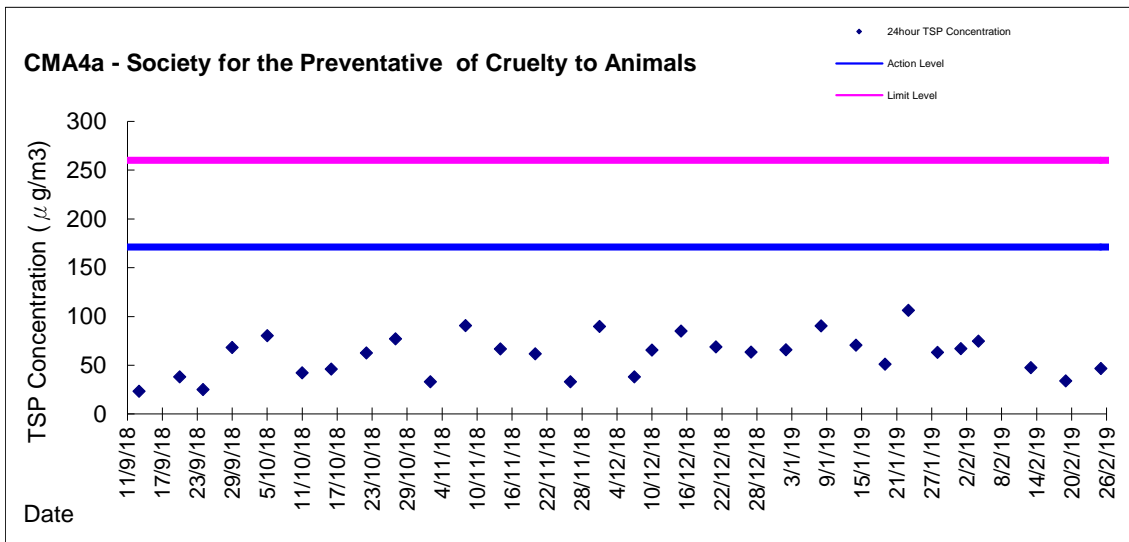

Graphic Presentation of 1 hour TSP Result

Graphic Presentation of 1 hour TSP Result

Graphic Presentation of 24 hour TSP Result

Graphic Presentation of 24 hour TSP Result