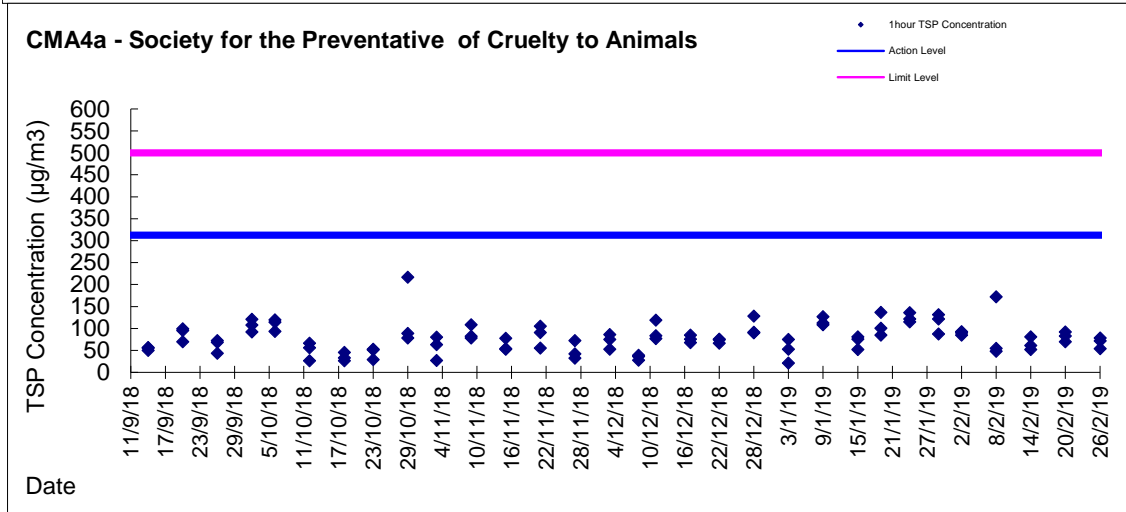

Graphic Presentation of 1 hour TSP Result

Graphic Presentation of 1 hour TSP Result

Graphic Presentation of 24 hour TSP Result

Graphic Presentation of 24 hour TSP Result