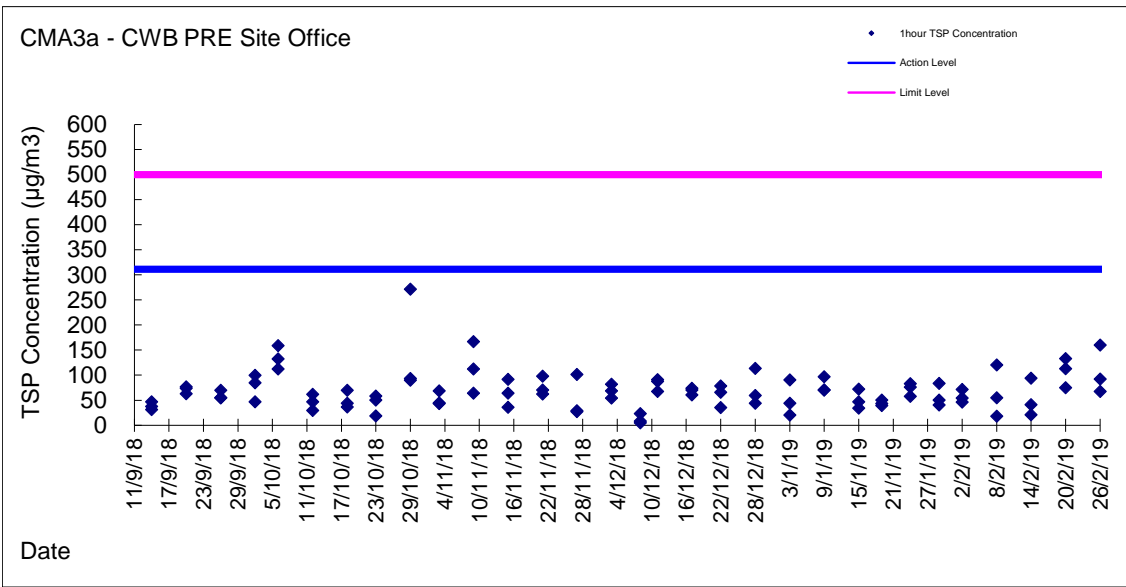

Graphic Presentation of 1 hour TSP Result

Graphic Presentation of 1 hour TSP Result

Graphic Presentation of 24 hour TSP Result

Graphic Presentation of 24 hour TSP Result